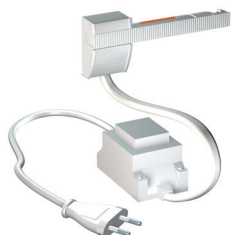

COMBI RAIL PRO LIGHT

OPPHENGSSYSTEMER

VEGG

SKINNE (3 KLIPS, SKRUER, PLUGGER P/M)

ART.NR. DESCRIPTION

40.31500 COMBI RAIL PRO LIGHT LIFE END

40.32060 TRAFØ HALOGEN LED 220/12 VOLT 60 W

40.32100 TRAFØ HALOGEN LED 220/12 VOLT 100 W

40.32300 TRAFØ HALOGEN LED 220/12 VOLT 300 W