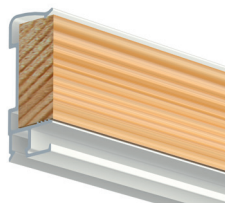

ART STRIP

45 mm
18 mm

50
KG/M

10
YEAR
WARRANTY

Hanging rail integrated in side strip - suitable for recessed ceilings using a side strip

The Art Strip is the picture hanging system that may be hidden in a recessed ceiling. It replaces the side strip which is used for the installation of recessed ceilings. During a tear-down phase or renovation work, the Art Strip can be installed at the same time as the recessed ceiling. The corner profile for the recessed ceiling is then mounted to the Art Strip. When you mount the Art Strip during the installation of recessed ceilings, you will have a picture hanging system available throughout the entire space, giving you a flexible way to decorate the walls. The Twister hanging cords may be clicked into any desired location in the rail next to the recessed ceiling.

RAIL

ART STRIP - WHITE
RAL 9010

ART STRIP - BLACK

ARTICLE NO. 300 cm

05.08310

05.07310

DECO RAIL / ART STRIP / CEILING STRIP

DECO RAIL