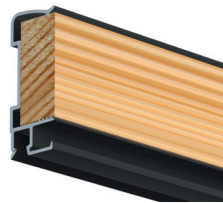

ART STRIP

45 mm
18 mm

50
KG/M

10
YEAR
WARRANTY

Hanging rail integrated in side strip - suitable for recessed ceilings using a side strip

The Art Strip is the picture hanging system that may be hidden in a recessed ceiling. It replaces the side strip which is used for the installation of recessed ceilings. During a tear-down phase or renovation work, the Art Strip can be installed at the same time as the recessed ceiling. The corner profile for the recessed ceiling is then mounted to the Art Strip. When you mount the Art Strip during the installation of recessed ceilings, you will have a picture hanging system available throughout the entire space, giving you a flexible way to decorate the walls. The Twister hanging cords may be clicked into any desired location in the rail next to the recessed ceiling.

RAIL

ART STRIP - WHITE
RAL 9010

ART STRIP - BLACK

ARTICLE NO. 300 cm

05.08310

05.07310

DECO RAIL / ART STRIP / CEILING STRIP

DECO RAIL