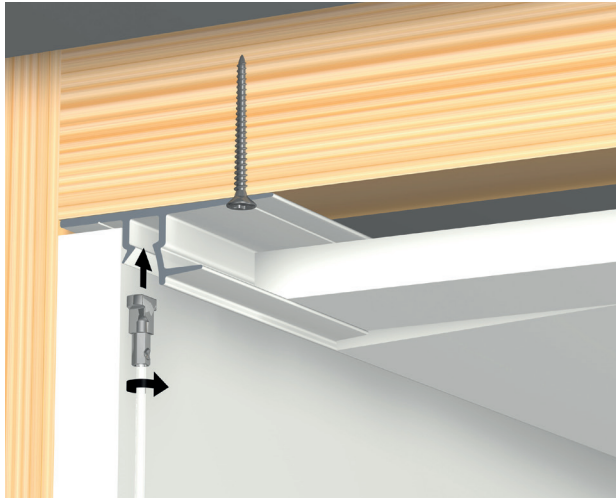

ART STRIP

45 mm
18 mm

50
KG/M

10
YEAR
WARRANTY

Hanging rail integrated in side strip - suitable for recessed ceilings using a side strip

The Art Strip is the picture hanging system that may be hidden in a recessed ceiling. It replaces the side strip which is used for the installation of recessed ceilings. During a tear-down phase or renovation work, the Art Strip can be installed at the same time as the recessed ceiling. The corner profile for the recessed ceiling is then mounted to the Art Strip. When you mount the Art Strip during the installation of recessed ceilings, you will have a picture hanging system available throughout the entire space, giving you a flexible way to decorate the walls. The Twister hanging cords may be clicked into any desired location in the rail next to the recessed ceiling.

RAIL

ART STRIP - WHITE
RAL 9010

ART STRIP - BLACK

ARTICLE NO. 300 cm

05.08310

05.07310

DECO RAIL / ART STRIP / CEILING STRIP

DECO RAIL

ART STRIP (IN COMBINATION WITH RECESSED CEILINGS)

CEILING STRIP (IN COMBINATION WITH RECESSED CEILINGS)

SHADOWLINE

SHADOWLINE DRYWALL (IN COMBINATION WITH DRYWALL)

SHADOWLINE MASONRY (IN COMBINATION WITH DRYWALL)