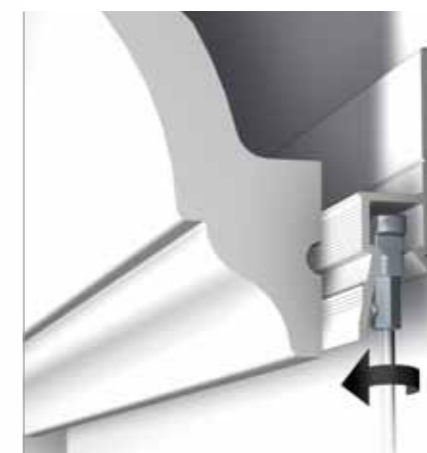

STATE OF THE ART HANGING SYSTEMS

NEW!

INVISIBLE HANGING
 SYSTEMS & BEAUTIFUL
 CORNICES COMBINED

ARTI TEQ DECO-RAIL
 CROWNING THE ORNAMENT!

STATE OF THE ART HANGING SYSTEMS

3187

A cable or a hanging rod for hanging pictures can be turned and clicked in wherever you wish on the Arti TeQ Deco-Rail. You no longer need to slide them in from the side. The huge advantage of this is that the cornices – in the corners as well! – can be joined seamlessly together without adversely affecting the effectiveness of the hanging system. The best choice for joining the cornice sections together is DecoFix Extra, which guarantees a perfect butt joint.

Beautiful sharply detailed cornices made from high quality plastics. Light and impact resistant, simple to install.

Beautiful walls. Handsome ceiling perfectly finished with decorative ORAC cornices in combination with the invisible and flexible Arti TeQ picture hanging systems.

Two unique products are brought together in Arti TeQ Deco-Rail. The high-quality finish is therefore guaranteed, always making the hanging and changing of wall decorations simple and quick without damaging the wall.

CONVENIENT ATTACHMENTS • ROCK SOLID • EXTRAORDINARY BEAUTY

The Arti Teq Deco-Rail is first attached to the wall. Then the cornice is attached on the Deco-Rail. DecoFix Pro strong installation adhesive ensures an enduring bond.