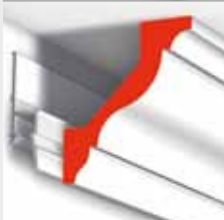

DESK DISPLAY DECO-RAIL
 21 x 40 cm

RATCHET HOOK
 Maximaal 15 kg

MINI-HOOK
 Maximaal 4 kg

**TWISTER +
 PERLON CHORD
 OR STEEL WIRE**
 Maximaal 20 kg

DECOFIX PRO • SUPER STRONG INSTALLATION ADHESIVE
 Slow drying super strong adhesive that creates an enduring bond between the cornice and the wall and ceiling. Suitable for ORAC cornices on porous substrates and for indoor applications.
 FDP500 • 310 ML • 7 to 8 M

DECOFIX EXTRA • ADHESIVE FOR PERFECT SEAM JOINTS
 Adhesive for butt joints between cove ends. After applying the adhesive to the cornice sections, press firmly against each other and remove the surplus DecoFix Extra, preferably before it hardens. The adhesive can be painted over after 24 hours.
 FX210 • 80 ML • APPROX. 40 M

STATE OF THE ART HANGING SYSTEMS

NEW!

INVISIBLE HANGING
 SYSTEMS & BEAUTIFUL
 CORNICES COMBINED

ARTI TEQ DECO-RAIL
 CROWNING THE ORNAMENT!

STATE OF THE ART HANGING SYSTEMS

3187

A cable or a hanging rod for hanging pictures can be turned and clicked in wherever you wish on the Arti TeQ Deco-Rail. You no longer need to slide them in from the side. The huge advantage of this is that the cornices – in the corners as well! – can be joined seamlessly together without adversely affecting the effectiveness of the hanging system. The best choice for joining the cornice sections together is DecoFix Extra, which guarantees a perfect butt joint.