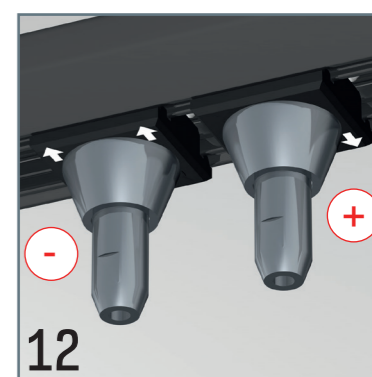

DISPLAY IT LED FIXED

DISPLAY IT LED FLEX

DISPLAY IT LED FIXED

DISPLAY IT LED FLEX

A4 portrait:	230 mm
A4 landscape:	317 mm
A3 portrait:	317 mm
A3 landscape:	440 mm
A2 portrait:	440 mm
A2 landscape:	614 mm
A1 portrait:	614 mm
A1 landscape:	861 mm
2x A4 portrait:	452 mm
3x A4 portrait:	674 mm

5

* NOT APPLICABLE FOR LED PANELS 2x A4 & 3x A4

* NOT APPLICABLE FOR LED PANELS 2x A4 & 3x A4

** OPTIONAL COVER PLACEMENT

LED PANELS & PAPER

LANDSCAPE & PORTRAIT / DOUBLE SIDES

PORTRAIT ONLY / DOUBLE SIDES

ITEM Number	LPN-D-A1 Double Sides / Landscape & Portrait	LPN-D-A2 Double Sides / Landscape & Portrait	LPN-D-A3 Double Sides / Landscape & Portrait	LPN-D-A4 Double Sides / Landscape & Portrait	LPN-D-A4p*2 Double Sides / Portrait only	LPN-D-A4p*3 Double Sides / Portrait only
Frame size (mm)	628*875mm	454*628mm	454*331mm	244*331mm	466*331mm	688*331mm
Visual size (mm)	584*831mm	410*584mm	410*287mm	200*287mm	2*(200*287)mm	3*(200*287)mm
Picture size (mm)	594*841mm	420*594mm	420*297mm	210*297mm	2*(210*297)mm	3*(210*297)mm
Thickness (mm)	12mm	12mm	10mm	10mm	10mm	10mm
Voltage (V)	24V	24V	24V	24V	24V	24V
Power (Watt)	48 W / pcs	22W / pcs	17 W / pcs	9 W / pcs	17 W / pcs	24 W / pcs
Brightness (Lux)	Around 2000 Lux	Around 2000 Lux	Around 3000 Lux	Around 3000 Lux	Around 3000 Lux	Around 3000 Lux
Weight (kgs)	9.00 kgs / pcs	4.60 kgs / pcs	2.00 kgs / pcs	1.20 kgs / pcs	2.10 kgs / pcs	3.20 kgs / pcs
Life time	50000 Hours	50000 Hours	50000 Hours	50000 Hours	50000 Hours	50000 Hours
Certificate	CE & FCC	CE & FCC	CE & FCC	CE & FCC	CE & FCC	CE & FCC

DOUBLE SIDES

LANDSCAPE & PORTRAIT FOR
A1, A2, A3 & A4 LED PANELS

EASY TO MOVE

CONVENTIONAL PAPER

ADVISE: XEROX PREMIUM
NEVERTEAR BACKLIT

Specific translucent paper or foil is required to be used in the LED panels. Using conventional paper is not advised, as it is not translucent and will diminish the brightness and look of your content.