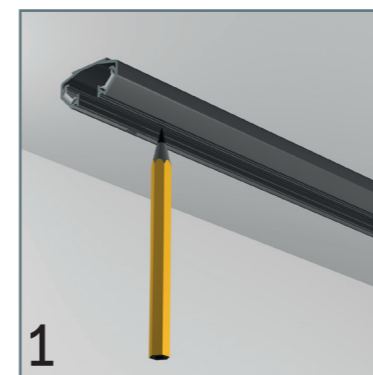

DISPLAY IT LED FIXED

DISPLAY IT LED FLEX

DISPLAY IT LED FIXED

DISPLAY IT LED FLEX

A4 portrait:	230 mm
A4 landscape:	317 mm
A3 portrait:	317 mm
A3 landscape:	440 mm
A2 portrait:	440 mm
A2 landscape:	614 mm
A1 portrait:	614 mm
A1 landscape:	861 mm
2x A4 portrait:	452 mm
3x A4 portrait:	674 mm

5

* NOT APPLICABLE FOR LED PANELS 2x A4 & 3x A4

* NOT APPLICABLE FOR LED PANELS 2x A4 & 3x A4

** OPTIONAL COVER PLACEMENT

LED PANELS & PAPER

LANDSCAPE & PORTRAIT / DOUBLE SIDES

PORTRAIT ONLY / DOUBLE SIDES

ITEM Number	LPN-D-A1 Double Sides / Landscape & Portrait	LPN-D-A2 Double Sides / Landscape & Portrait	LPN-D-A3 Double Sides / Landscape & Portrait	LPN-D-A4 Double Sides / Landscape & Portrait	LPN-D-A4p*2 Double Sides / Portrait only	LPN-D-A4p*3 Double Sides / Portrait only
Frame size (mm)	628*875mm	454*628mm	454*331mm	244*331mm	466*331mm	688*331mm
Visual size (mm)	584*831mm	410*584mm	410*287mm	200*287mm	2*(200*287)mm	3*(200*287)mm
Picture size (mm)	594*841mm	420*594mm	420*297mm	210*297mm	2*(210*297)mm	3*(210*297)mm
Thickness (mm)	12mm	12mm	10mm	10mm	10mm	10mm
Voltage (V)	24V	24V	24V	24V	24V	24V
Power (Watt)	48 W / pcs	22W / pcs	17 W / pcs	9 W / pcs	17 W / pcs	24 W / pcs
Brightness (Lux)	Around 2000 Lux	Around 2000 Lux	Around 3000 Lux	Around 3000 Lux	Around 3000 Lux	Around 3000 Lux
Weight (kgs)	9.00 kgs / pcs	4.60 kgs / pcs	2.00 kgs / pcs	1.20 kgs / pcs	2.10 kgs / pcs	3.20 kgs / pcs
Life time	50000 Hours	50000 Hours	50000 Hours	50000 Hours	50000 Hours	50000 Hours
Certificate	CE & FCC	CE & FCC	CE & FCC	CE & FCC	CE & FCC	CE & FCC

DOUBLE SIDES

LANDSCAPE & PORTRAIT FOR
A1, A2, A3 & A4 LED PANELS

EASY TO MOVE

CONVENTIONAL PAPER

ADVISE: XEROX PREMIUM
NEVERTEAR BACKLIT

Specific translucent paper or foil is required to be used in the LED panels. Using conventional paper is not advised, as it is not translucent and will diminish the brightness and look of your content.