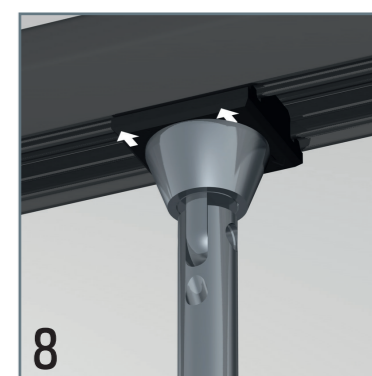

DISPLAY IT LED FIXED

DISPLAY IT LED FLEX

DISPLAY IT LED FIXED

DISPLAY IT LED FLEX

A4 portrait:	230 mm
A4 landscape:	317 mm
A3 portrait:	317 mm
A3 landscape:	440 mm
A2 portrait:	440 mm
A2 landscape:	614 mm
A1 portrait:	614 mm
A1 landscape:	861 mm
2x A4 portrait:	452 mm
3x A4 portrait:	674 mm

5

* NOT APPLICABLE FOR LED PANELS 2x A4 & 3x A4

* NOT APPLICABLE FOR LED PANELS 2x A4 & 3x A4

** OPTIONAL COVER PLACEMENT

LED PANELS & PAPER

LANDSCAPE & PORTRAIT / DOUBLE SIDES

PORTRAIT ONLY / DOUBLE SIDES

ITEM Number	LPN-D-A1 Double Sides / Landscape & Portrait	LPN-D-A2 Double Sides / Landscape & Portrait	LPN-D-A3 Double Sides / Landscape & Portrait	LPN-D-A4 Double Sides / Landscape & Portrait	LPN-D-A4p*2 Double Sides / Portrait only	LPN-D-A4p*3 Double Sides / Portrait only
Frame size (mm)	628*875mm	454*628mm	454*331mm	244*331mm	466*331mm	688*331mm
Visual size (mm)	584*831mm	410*584mm	410*287mm	200*287mm	2*(200*287)mm	3*(200*287)mm
Picture size (mm)	594*841mm	420*594mm	420*297mm	210*297mm	2*(210*297)mm	3*(210*297)mm
Thickness (mm)	12mm	12mm	10mm	10mm	10mm	10mm
Voltage (V)	24V	24V	24V	24V	24V	24V
Power (Watt)	48 W / pcs	22W / pcs	17 W / pcs	9 W / pcs	17 W / pcs	24 W / pcs
Brightness (Lux)	Around 2000 Lux	Around 2000 Lux	Around 3000 Lux	Around 3000 Lux	Around 3000 Lux	Around 3000 Lux
Weight (kgs)	9.00 kgs / pcs	4.60 kgs / pcs	2.00 kgs / pcs	1.20 kgs / pcs	2.10 kgs / pcs	3.20 kgs / pcs
Life time	50000 Hours	50000 Hours	50000 Hours	50000 Hours	50000 Hours	50000 Hours
Certificate	CE & FCC	CE & FCC	CE & FCC	CE & FCC	CE & FCC	CE & FCC

DOUBLE SIDES

LANDSCAPE & PORTRAIT FOR
A1, A2, A3 & A4 LED PANELS

EASY TO MOVE

CONVENTIONAL PAPER

ADVISE: XEROX PREMIUM
NEVERTEAR BACKLIT

Specific translucent paper or foil is required to be used in the LED panels. Using conventional paper is not advised, as it is not translucent and will diminish the brightness and look of your content.