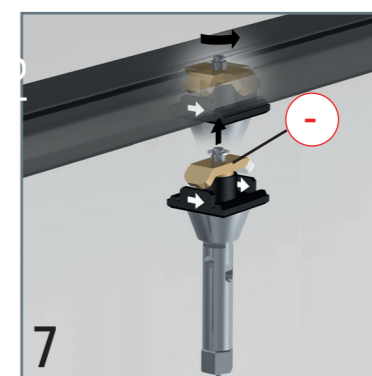

DISPLAY IT LED FIXED

DISPLAY IT LED FLEX

DISPLAY IT LED FIXED

DISPLAY IT LED FLEX

A4 portrait:	230 mm
A4 landscape:	317 mm
A3 portrait:	317 mm
A3 landscape:	440 mm
A2 portrait:	440 mm
A2 landscape:	614 mm
A1 portrait:	614 mm
A1 landscape:	861 mm
2x A4 portrait:	452 mm
3x A4 portrait:	674 mm

5

* NOT APPLICABLE FOR LED PANELS 2x A4 & 3x A4

* NOT APPLICABLE FOR LED PANELS 2x A4 & 3x A4

** OPTIONAL COVER PLACEMENT

LED PANELS & PAPER

LANDSCAPE & PORTRAIT / DOUBLE SIDES

PORTRAIT ONLY / DOUBLE SIDES

ITEM Number	LPN-D-A1 Double Sides / Landscape & Portrait	LPN-D-A2 Double Sides / Landscape & Portrait	LPN-D-A3 Double Sides / Landscape & Portrait	LPN-D-A4 Double Sides / Landscape & Portrait	LPN-D-A4p*2 Double Sides / Portrait only	LPN-D-A4p*3 Double Sides / Portrait only
Frame size (mm)	628*875mm	454*628mm	454*331mm	244*331mm	466*331mm	688*331mm
Visual size (mm)	584*831mm	410*584mm	410*287mm	200*287mm	2*(200*287)mm	3*(200*287)mm
Picture size (mm)	594*841mm	420*594mm	420*297mm	210*297mm	2*(210*297)mm	3*(210*297)mm
Thickness (mm)	12mm	12mm	10mm	10mm	10mm	10mm
Voltage (V)	24V	24V	24V	24V	24V	24V
Power (Watt)	48 W / pcs	22W / pcs	17 W / pcs	9 W / pcs	17 W / pcs	24 W / pcs
Brightness (Lux)	Around 2000 Lux	Around 2000 Lux	Around 3000 Lux	Around 3000 Lux	Around 3000 Lux	Around 3000 Lux
Weight (kgs)	9.00 kgs / pcs	4.60 kgs / pcs	2.00 kgs / pcs	1.20 kgs / pcs	2.10 kgs / pcs	3.20 kgs / pcs
Life time	50000 Hours	50000 Hours	50000 Hours	50000 Hours	50000 Hours	50000 Hours
Certificate	CE & FCC	CE & FCC	CE & FCC	CE & FCC	CE & FCC	CE & FCC

DOUBLE SIDES

LANDSCAPE & PORTRAIT FOR
A1, A2, A3 & A4 LED PANELS

EASY TO MOVE

CONVENTIONAL PAPER

ADVISE: XEROX PREMIUM
NEVERTEAR BACKLIT

Specific translucent paper or foil is required to be used in the LED panels. Using conventional paper is not advised, as it is not translucent and will diminish the brightness and look of your content.