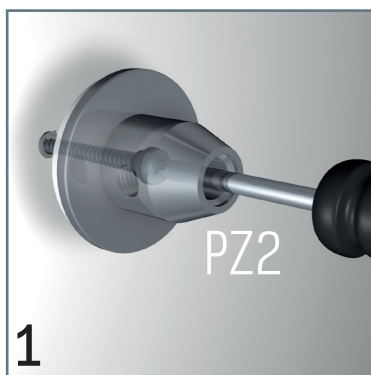

DISPLAY IT LED FIXED

DISPLAY IT LED FLEX

DISPLAY IT LED FIXED

DISPLAY IT LED FLEX

A4 portrait:	230 mm
A4 landscape:	317 mm
A3 portrait:	317 mm
A3 landscape:	440 mm
A2 portrait:	440 mm
A2 landscape:	614 mm
A1 portrait:	614 mm
A1 landscape:	861 mm
2x A4 portrait:	452 mm
3x A4 portrait:	674 mm

5

* NOT APPLICABLE FOR LED PANELS 2x A4 & 3x A4

* NOT APPLICABLE FOR LED PANELS 2x A4 & 3x A4

** OPTIONAL COVER PLACEMENT

LED PANELS & PAPER

LANDSCAPE & PORTRAIT / DOUBLE SIDES

PORTRAIT ONLY / DOUBLE SIDES

ITEM Number	LPN-D-A1 Double Sides / Landscape & Portrait	LPN-D-A2 Double Sides / Landscape & Portrait	LPN-D-A3 Double Sides / Landscape & Portrait	LPN-D-A4 Double Sides / Landscape & Portrait	LPN-D-A4p*2 Double Sides / Portrait only	LPN-D-A4p*3 Double Sides / Portrait only
Frame size (mm)	628*875mm	454*628mm	454*331mm	244*331mm	466*331mm	688*331mm
Visual size (mm)	584*831mm	410*584mm	410*287mm	200*287mm	2*(200*287)mm	3*(200*287)mm
Picture size (mm)	594*841mm	420*594mm	420*297mm	210*297mm	2*(210*297)mm	3*(210*297)mm
Thickness (mm)	12mm	12mm	10mm	10mm	10mm	10mm
Voltage (V)	24V	24V	24V	24V	24V	24V
Power (Watt)	48 W / pcs	22W / pcs	17 W / pcs	9 W / pcs	17 W / pcs	24 W / pcs
Brightness (Lux)	Around 2000 Lux	Around 2000 Lux	Around 3000 Lux	Around 3000 Lux	Around 3000 Lux	Around 3000 Lux
Weight (kgs)	9.00 kgs / pcs	4.60 kgs / pcs	2.00 kgs / pcs	1.20 kgs / pcs	2.10 kgs / pcs	3.20 kgs / pcs
Life time	50000 Hours	50000 Hours	50000 Hours	50000 Hours	50000 Hours	50000 Hours
Certificate	CE & FCC	CE & FCC	CE & FCC	CE & FCC	CE & FCC	CE & FCC

DOUBLE SIDES

LANDSCAPE & PORTRAIT FOR
A1, A2, A3 & A4 LED PANELS

EASY TO MOVE

CONVENTIONAL PAPER

ADVISE: XEROX PREMIUM
NEVERTEAR BACKLIT

Specific translucent paper or foil is required to be used in the LED panels. Using conventional paper is not advised, as it is not translucent and will diminish the brightness and look of your content.