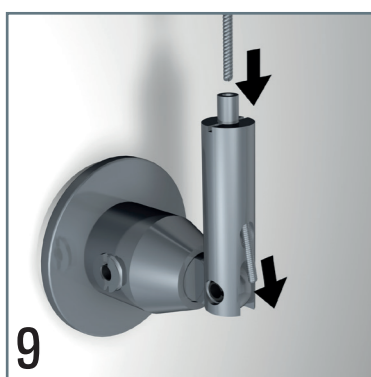

DISPLAY IT LED FIXED

DISPLAY IT LED FLEX

DISPLAY IT LED FIXED

DISPLAY IT LED FLEX

A4 portrait:	230 mm
A4 landscape:	317 mm
A3 portrait:	317 mm
A3 landscape:	440 mm
A2 portrait:	440 mm
A2 landscape:	614 mm
A1 portrait:	614 mm
A1 landscape:	861 mm
2x A4 portrait:	452 mm
3x A4 portrait:	674 mm

5

* NOT APPLICABLE FOR LED PANELS 2x A4 & 3x A4

* NOT APPLICABLE FOR LED PANELS 2x A4 & 3x A4

** OPTIONAL COVER PLACEMENT

LED PANELS & PAPER

LANDSCAPE & PORTRAIT / DOUBLE SIDES

PORTRAIT ONLY / DOUBLE SIDES

ITEM Number	LPN-D-A1 Double Sides / Landscape & Portrait	LPN-D-A2 Double Sides / Landscape & Portrait	LPN-D-A3 Double Sides / Landscape & Portrait	LPN-D-A4 Double Sides / Landscape & Portrait	LPN-D-A4p*2 Double Sides / Portrait only	LPN-D-A4p*3 Double Sides / Portrait only
Frame size (mm)	628*875mm	454*628mm	454*331mm	244*331mm	466*331mm	688*331mm
Visual size (mm)	584*831mm	410*584mm	410*287mm	200*287mm	2*(200*287)mm	3*(200*287)mm
Picture size (mm)	594*841mm	420*594mm	420*297mm	210*297mm	2*(210*297)mm	3*(210*297)mm
Thickness (mm)	12mm	12mm	10mm	10mm	10mm	10mm
Voltage (V)	24V	24V	24V	24V	24V	24V
Power (Watt)	48 W / pcs	22W / pcs	17 W / pcs	9 W / pcs	17 W / pcs	24 W / pcs
Brightness (Lux)	Around 2000 Lux	Around 2000 Lux	Around 3000 Lux	Around 3000 Lux	Around 3000 Lux	Around 3000 Lux
Weight (kgs)	9.00 kgs / pcs	4.60 kgs / pcs	2.00 kgs / pcs	1.20 kgs / pcs	2.10 kgs / pcs	3.20 kgs / pcs
Life time	50000 Hours	50000 Hours	50000 Hours	50000 Hours	50000 Hours	50000 Hours
Certificate	CE & FCC	CE & FCC	CE & FCC	CE & FCC	CE & FCC	CE & FCC

DOUBLE SIDES

LANDSCAPE & PORTRAIT FOR
A1, A2, A3 & A4 LED PANELS

EASY TO MOVE

CONVENTIONAL PAPER

ADVISE: XEROX PREMIUM
NEVERTEAR BACKLIT

Specific translucent paper or foil is required to be used in the LED panels. Using conventional paper is not advised, as it is not translucent and will diminish the brightness and look of your content.