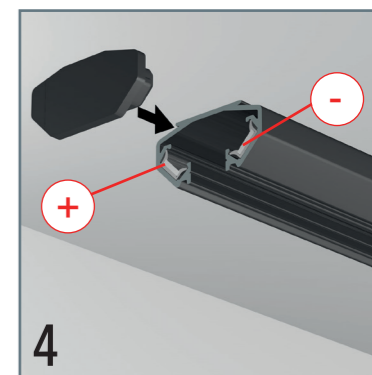

DISPLAY IT LED FIXED

DISPLAY IT LED FLEX

DISPLAY IT LED FIXED

DISPLAY IT LED FLEX

A4 portrait:	230 mm
A4 landscape:	317 mm
A3 portrait:	317 mm
A3 landscape:	440 mm
A2 portrait:	440 mm
A2 landscape:	614 mm
A1 portrait:	614 mm
A1 landscape:	861 mm
2x A4 portrait:	452 mm
3x A4 portrait:	674 mm

5

* NOT APPLICABLE FOR LED PANELS 2x A4 & 3x A4

* NOT APPLICABLE FOR LED PANELS 2x A4 & 3x A4

** OPTIONAL COVER PLACEMENT

LED PANELS & PAPER

LANDSCAPE & PORTRAIT / DOUBLE SIDES

PORTRAIT ONLY / DOUBLE SIDES

ITEM Number	LPN-D-A1 Double Sides / Landscape & Portrait	LPN-D-A2 Double Sides / Landscape & Portrait	LPN-D-A3 Double Sides / Landscape & Portrait	LPN-D-A4 Double Sides / Landscape & Portrait	LPN-D-A4p*2 Double Sides / Portrait only	LPN-D-A4p*3 Double Sides / Portrait only
Frame size (mm)	628*875mm	454*628mm	454*331mm	244*331mm	466*331mm	688*331mm
Visual size (mm)	584*831mm	410*584mm	410*287mm	200*287mm	2*(200*287)mm	3*(200*287)mm
Picture size (mm)	594*841mm	420*594mm	420*297mm	210*297mm	2*(210*297)mm	3*(210*297)mm
Thickness (mm)	12mm	12mm	10mm	10mm	10mm	10mm
Voltage (V)	24V	24V	24V	24V	24V	24V
Power (Watt)	48 W / pcs	22W / pcs	17 W / pcs	9 W / pcs	17 W / pcs	24 W / pcs
Brightness (Lux)	Around 2000 Lux	Around 2000 Lux	Around 3000 Lux	Around 3000 Lux	Around 3000 Lux	Around 3000 Lux
Weight (kgs)	9.00 kgs / pcs	4.60 kgs / pcs	2.00 kgs / pcs	1.20 kgs / pcs	2.10 kgs / pcs	3.20 kgs / pcs
Life time	50000 Hours	50000 Hours	50000 Hours	50000 Hours	50000 Hours	50000 Hours
Certificate	CE & FCC	CE & FCC	CE & FCC	CE & FCC	CE & FCC	CE & FCC

DOUBLE SIDES

LANDSCAPE & PORTRAIT FOR
A1, A2, A3 & A4 LED PANELS

EASY TO MOVE

CONVENTIONAL PAPER

ADVISE: XEROX PREMIUM
NEVERTEAR BACKLIT

Specific translucent paper or foil is required to be used in the LED panels. Using conventional paper is not advised, as it is not translucent and will diminish the brightness and look of your content.