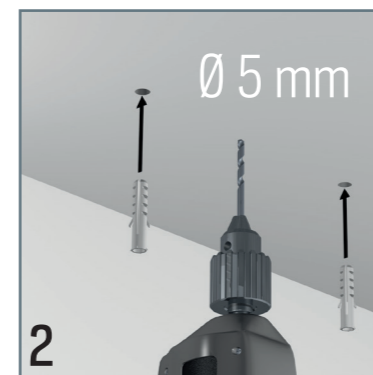

DISPLAY IT LED FIXED

DISPLAY IT LED FLEX

DISPLAY IT LED FIXED

DISPLAY IT LED FLEX

A4 portrait:	230 mm
A4 landscape:	317 mm
A3 portrait:	317 mm
A3 landscape:	440 mm
A2 portrait:	440 mm
A2 landscape:	614 mm
A1 portrait:	614 mm
A1 landscape:	861 mm
2x A4 portrait:	452 mm
3x A4 portrait:	674 mm

5

* NOT APPLICABLE FOR LED PANELS 2x A4 & 3x A4

* NOT APPLICABLE FOR LED PANELS 2x A4 & 3x A4

** OPTIONAL COVER PLACEMENT

LED PANELS & PAPER

LANDSCAPE & PORTRAIT / DOUBLE SIDES

PORTRAIT ONLY / DOUBLE SIDES

ITEM Number	LPN-D-A1 Double Sides / Landscape & Portrait	LPN-D-A2 Double Sides / Landscape & Portrait	LPN-D-A3 Double Sides / Landscape & Portrait	LPN-D-A4 Double Sides / Landscape & Portrait	LPN-D-A4p*2 Double Sides / Portrait only	LPN-D-A4p*3 Double Sides / Portrait only
Frame size (mm)	628*875mm	454*628mm	454*331mm	244*331mm	466*331mm	688*331mm
Visual size (mm)	584*831mm	410*584mm	410*287mm	200*287mm	2*(200*287)mm	3*(200*287)mm
Picture size (mm)	594*841mm	420*594mm	420*297mm	210*297mm	2*(210*297)mm	3*(210*297)mm
Thickness (mm)	12mm	12mm	10mm	10mm	10mm	10mm
Voltage (V)	24V	24V	24V	24V	24V	24V
Power (Watt)	48 W / pcs	22W / pcs	17 W / pcs	9 W / pcs	17 W / pcs	24 W / pcs
Brightness (Lux)	Around 2000 Lux	Around 2000 Lux	Around 3000 Lux	Around 3000 Lux	Around 3000 Lux	Around 3000 Lux
Weight (kgs)	9.00 kgs / pcs	4.60 kgs / pcs	2.00 kgs / pcs	1.20 kgs / pcs	2.10 kgs / pcs	3.20 kgs / pcs
Life time	50000 Hours	50000 Hours	50000 Hours	50000 Hours	50000 Hours	50000 Hours
Certificate	CE & FCC	CE & FCC	CE & FCC	CE & FCC	CE & FCC	CE & FCC

DOUBLE SIDES

LANDSCAPE & PORTRAIT FOR
A1, A2, A3 & A4 LED PANELS

EASY TO MOVE

CONVENTIONAL PAPER

ADVISE: XEROX PREMIUM
NEVERTEAR BACKLIT

Specific translucent paper or foil is required to be used in the LED panels. Using conventional paper is not advised, as it is not translucent and will diminish the brightness and look of your content.