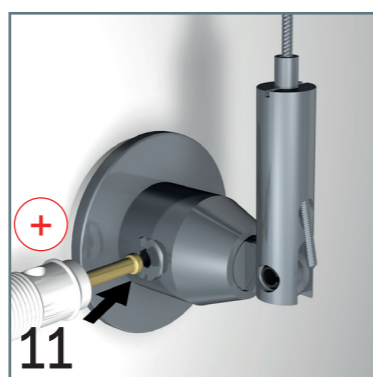

DISPLAY IT LED FIXED

DISPLAY IT LED FLEX

DISPLAY IT LED FIXED

DISPLAY IT LED FLEX

A4 portrait:	230 mm
A4 landscape:	317 mm
A3 portrait:	317 mm
A3 landscape:	440 mm
A2 portrait:	440 mm
A2 landscape:	614 mm
A1 portrait:	614 mm
A1 landscape:	861 mm
2x A4 portrait:	452 mm
3x A4 portrait:	674 mm

5

* NOT APPLICABLE FOR LED PANELS 2x A4 & 3x A4

* NOT APPLICABLE FOR LED PANELS 2x A4 & 3x A4

** OPTIONAL COVER PLACEMENT

LED PANELS & PAPER

LANDSCAPE & PORTRAIT / DOUBLE SIDES

PORTRAIT ONLY / DOUBLE SIDES

ITEM Number	LPN-D-A1 Double Sides / Landscape & Portrait	LPN-D-A2 Double Sides / Landscape & Portrait	LPN-D-A3 Double Sides / Landscape & Portrait	LPN-D-A4 Double Sides / Landscape & Portrait	LPN-D-A4p*2 Double Sides / Portrait only	LPN-D-A4p*3 Double Sides / Portrait only
Frame size (mm)	628*875mm	454*628mm	454*331mm	244*331mm	466*331mm	688*331mm
Visual size (mm)	584*831mm	410*584mm	410*287mm	200*287mm	2*(200*287)mm	3*(200*287)mm
Picture size (mm)	594*841mm	420*594mm	420*297mm	210*297mm	2*(210*297)mm	3*(210*297)mm
Thickness (mm)	12mm	12mm	10mm	10mm	10mm	10mm
Voltage (V)	24V	24V	24V	24V	24V	24V
Power (Watt)	48 W / pcs	22W / pcs	17 W / pcs	9 W / pcs	17 W / pcs	24 W / pcs
Brightness (Lux)	Around 2000 Lux	Around 2000 Lux	Around 3000 Lux	Around 3000 Lux	Around 3000 Lux	Around 3000 Lux
Weight (kgs)	9.00 kgs / pcs	4.60 kgs / pcs	2.00 kgs / pcs	1.20 kgs / pcs	2.10 kgs / pcs	3.20 kgs / pcs
Life time	50000 Hours	50000 Hours	50000 Hours	50000 Hours	50000 Hours	50000 Hours
Certificate	CE & FCC	CE & FCC	CE & FCC	CE & FCC	CE & FCC	CE & FCC

DOUBLE SIDES

LANDSCAPE & PORTRAIT FOR
A1, A2, A3 & A4 LED PANELS

EASY TO MOVE

CONVENTIONAL PAPER

ADVISE: XEROX PREMIUM
NEVERTEAR BACKLIT

Specific translucent paper or foil is required to be used in the LED panels. Using conventional paper is not advised, as it is not translucent and will diminish the brightness and look of your content.