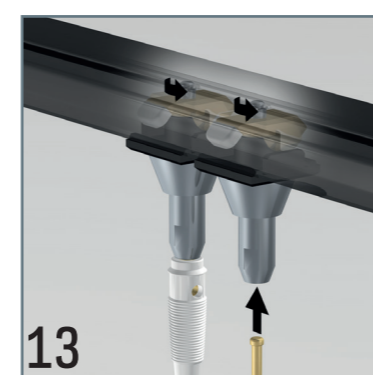

DISPLAY IT LED FIXED

DISPLAY IT LED FLEX

DISPLAY IT LED FIXED

DISPLAY IT LED FLEX

A4 portrait:	230 mm
A4 landscape:	317 mm
A3 portrait:	317 mm
A3 landscape:	440 mm
A2 portrait:	440 mm
A2 landscape:	614 mm
A1 portrait:	614 mm
A1 landscape:	861 mm
2x A4 portrait:	452 mm
3x A4 portrait:	674 mm

5

* NOT APPLICABLE FOR LED PANELS 2x A4 & 3x A4

* NOT APPLICABLE FOR LED PANELS 2x A4 & 3x A4

** OPTIONAL COVER PLACEMENT

LED PANELS & PAPER

LANDSCAPE & PORTRAIT / DOUBLE SIDES

PORTRAIT ONLY / DOUBLE SIDES

ITEM Number	LPN-D-A1 Double Sides / Landscape & Portrait	LPN-D-A2 Double Sides / Landscape & Portrait	LPN-D-A3 Double Sides / Landscape & Portrait	LPN-D-A4 Double Sides / Landscape & Portrait	LPN-D-A4p*2 Double Sides / Portrait only	LPN-D-A4p*3 Double Sides / Portrait only
Frame size (mm)	628*875mm	454*628mm	454*331mm	244*331mm	466*331mm	688*331mm
Visual size (mm)	584*831mm	410*584mm	410*287mm	200*287mm	2*(200*287)mm	3*(200*287)mm
Picture size (mm)	594*841mm	420*594mm	420*297mm	210*297mm	2*(210*297)mm	3*(210*297)mm
Thickness (mm)	12mm	12mm	10mm	10mm	10mm	10mm
Voltage (V)	24V	24V	24V	24V	24V	24V
Power (Watt)	48 W / pcs	22W / pcs	17 W / pcs	9 W / pcs	17 W / pcs	24 W / pcs
Brightness (Lux)	Around 2000 Lux	Around 2000 Lux	Around 3000 Lux	Around 3000 Lux	Around 3000 Lux	Around 3000 Lux
Weight (kgs)	9.00 kgs / pcs	4.60 kgs / pcs	2.00 kgs / pcs	1.20 kgs / pcs	2.10 kgs / pcs	3.20 kgs / pcs
Life time	50000 Hours	50000 Hours	50000 Hours	50000 Hours	50000 Hours	50000 Hours
Certificate	CE & FCC	CE & FCC	CE & FCC	CE & FCC	CE & FCC	CE & FCC

DOUBLE SIDES

LANDSCAPE & PORTRAIT FOR
A1, A2, A3 & A4 LED PANELS

EASY TO MOVE

CONVENTIONAL PAPER

ADVISE: XEROX PREMIUM
NEVERTEAR BACKLIT

Specific translucent paper or foil is required to be used in the LED panels. Using conventional paper is not advised, as it is not translucent and will diminish the brightness and look of your content.