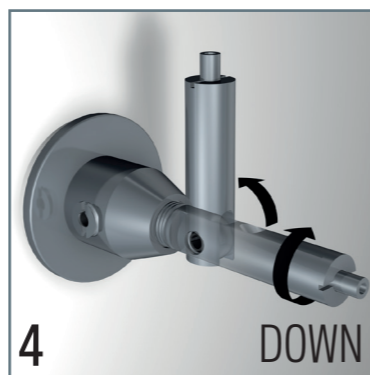

DISPLAY IT LED FIXED

DISPLAY IT LED FLEX

DISPLAY IT LED FIXED

DISPLAY IT LED FLEX

A4 portrait:	230 mm
A4 landscape:	317 mm
A3 portrait:	317 mm
A3 landscape:	440 mm
A2 portrait:	440 mm
A2 landscape:	614 mm
A1 portrait:	614 mm
A1 landscape:	861 mm
2x A4 portrait:	452 mm
3x A4 portrait:	674 mm

5

* NOT APPLICABLE FOR LED PANELS 2x A4 & 3x A4

* NOT APPLICABLE FOR LED PANELS 2x A4 & 3x A4

** OPTIONAL COVER PLACEMENT

LED PANELS & PAPER

LANDSCAPE & PORTRAIT / DOUBLE SIDES

PORTRAIT ONLY / DOUBLE SIDES

ITEM Number	LPN-D-A1 Double Sides / Landscape & Portrait	LPN-D-A2 Double Sides / Landscape & Portrait	LPN-D-A3 Double Sides / Landscape & Portrait	LPN-D-A4 Double Sides / Landscape & Portrait	LPN-D-A4p*2 Double Sides / Portrait only	LPN-D-A4p*3 Double Sides / Portrait only
Frame size (mm)	628*875mm	454*628mm	454*331mm	244*331mm	466*331mm	688*331mm
Visual size (mm)	584*831mm	410*584mm	410*287mm	200*287mm	2*(200*287)mm	3*(200*287)mm
Picture size (mm)	594*841mm	420*594mm	420*297mm	210*297mm	2*(210*297)mm	3*(210*297)mm
Thickness (mm)	12mm	12mm	10mm	10mm	10mm	10mm
Voltage (V)	24V	24V	24V	24V	24V	24V
Power (Watt)	48 W / pcs	22W / pcs	17 W / pcs	9 W / pcs	17 W / pcs	24 W / pcs
Brightness (Lux)	Around 2000 Lux	Around 2000 Lux	Around 3000 Lux	Around 3000 Lux	Around 3000 Lux	Around 3000 Lux
Weight (kgs)	9.00 kgs / pcs	4.60 kgs / pcs	2.00 kgs / pcs	1.20 kgs / pcs	2.10 kgs / pcs	3.20 kgs / pcs
Life time	50000 Hours	50000 Hours	50000 Hours	50000 Hours	50000 Hours	50000 Hours
Certificate	CE & FCC	CE & FCC	CE & FCC	CE & FCC	CE & FCC	CE & FCC

DOUBLE SIDES

LANDSCAPE & PORTRAIT FOR
A1, A2, A3 & A4 LED PANELS

EASY TO MOVE

CONVENTIONAL PAPER

ADVISE: XEROX PREMIUM
NEVERTEAR BACKLIT

Specific translucent paper or foil is required to be used in the LED panels. Using conventional paper is not advised, as it is not translucent and will diminish the brightness and look of your content.