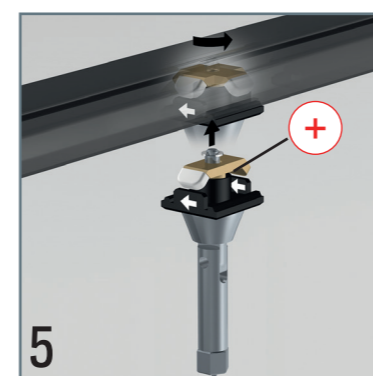

DISPLAY IT LED FIXED

DISPLAY IT LED FLEX

DISPLAY IT LED FIXED

DISPLAY IT LED FLEX

A4 portrait:	230 mm
A4 landscape:	317 mm
A3 portrait:	317 mm
A3 landscape:	440 mm
A2 portrait:	440 mm
A2 landscape:	614 mm
A1 portrait:	614 mm
A1 landscape:	861 mm
2x A4 portrait:	452 mm
3x A4 portrait:	674 mm

5

* NOT APPLICABLE FOR LED PANELS 2x A4 & 3x A4

* NOT APPLICABLE FOR LED PANELS 2x A4 & 3x A4

** OPTIONAL COVER PLACEMENT

LED PANELS & PAPER

LANDSCAPE & PORTRAIT / DOUBLE SIDES

PORTRAIT ONLY / DOUBLE SIDES

ITEM Number	LPN-D-A1 Double Sides / Landscape & Portrait	LPN-D-A2 Double Sides / Landscape & Portrait	LPN-D-A3 Double Sides / Landscape & Portrait	LPN-D-A4 Double Sides / Landscape & Portrait	LPN-D-A4p*2 Double Sides / Portrait only	LPN-D-A4p*3 Double Sides / Portrait only
Frame size (mm)	628*875mm	454*628mm	454*331mm	244*331mm	466*331mm	688*331mm
Visual size (mm)	584*831mm	410*584mm	410*287mm	200*287mm	2*(200*287)mm	3*(200*287)mm
Picture size (mm)	594*841mm	420*594mm	420*297mm	210*297mm	2*(210*297)mm	3*(210*297)mm
Thickness (mm)	12mm	12mm	10mm	10mm	10mm	10mm
Voltage (V)	24V	24V	24V	24V	24V	24V
Power (Watt)	48 W / pcs	22W / pcs	17 W / pcs	9 W / pcs	17 W / pcs	24 W / pcs
Brightness (Lux)	Around 2000 Lux	Around 2000 Lux	Around 3000 Lux	Around 3000 Lux	Around 3000 Lux	Around 3000 Lux
Weight (kgs)	9.00 kgs / pcs	4.60 kgs / pcs	2.00 kgs / pcs	1.20 kgs / pcs	2.10 kgs / pcs	3.20 kgs / pcs
Life time	50000 Hours	50000 Hours	50000 Hours	50000 Hours	50000 Hours	50000 Hours
Certificate	CE & FCC	CE & FCC	CE & FCC	CE & FCC	CE & FCC	CE & FCC

DOUBLE SIDES

LANDSCAPE & PORTRAIT FOR
A1, A2, A3 & A4 LED PANELS

EASY TO MOVE

CONVENTIONAL PAPER

ADVISE: XEROX PREMIUM
NEVERTEAR BACKLIT

Specific translucent paper or foil is required to be used in the LED panels. Using conventional paper is not advised, as it is not translucent and will diminish the brightness and look of your content.