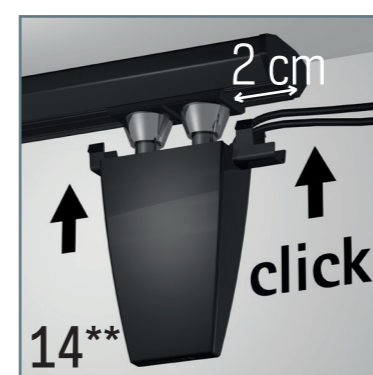

DISPLAY IT LED FIXED

DISPLAY IT LED FLEX

DISPLAY IT LED FIXED

DISPLAY IT LED FLEX

A4 portrait:	230 mm
A4 landscape:	317 mm
A3 portrait:	317 mm
A3 landscape:	440 mm
A2 portrait:	440 mm
A2 landscape:	614 mm
A1 portrait:	614 mm
A1 landscape:	861 mm
2x A4 portrait:	452 mm
3x A4 portrait:	674 mm

5

* NOT APPLICABLE FOR LED PANELS 2x A4 & 3x A4

* NOT APPLICABLE FOR LED PANELS 2x A4 & 3x A4

** OPTIONAL COVER PLACEMENT

LED PANELS & PAPER

LANDSCAPE & PORTRAIT / DOUBLE SIDES

PORTRAIT ONLY / DOUBLE SIDES

ITEM Number	LPN-D-A1 Double Sides / Landscape & Portrait	LPN-D-A2 Double Sides / Landscape & Portrait	LPN-D-A3 Double Sides / Landscape & Portrait	LPN-D-A4 Double Sides / Landscape & Portrait	LPN-D-A4p*2 Double Sides / Portrait only	LPN-D-A4p*3 Double Sides / Portrait only
Frame size (mm)	628*875mm	454*628mm	454*331mm	244*331mm	466*331mm	688*331mm
Visual size (mm)	584*831mm	410*584mm	410*287mm	200*287mm	2*(200*287)mm	3*(200*287)mm
Picture size (mm)	594*841mm	420*594mm	420*297mm	210*297mm	2*(210*297)mm	3*(210*297)mm
Thickness (mm)	12mm	12mm	10mm	10mm	10mm	10mm
Voltage (V)	24V	24V	24V	24V	24V	24V
Power (Watt)	48 W / pcs	22W / pcs	17 W / pcs	9 W / pcs	17 W / pcs	24 W / pcs
Brightness (Lux)	Around 2000 Lux	Around 2000 Lux	Around 3000 Lux	Around 3000 Lux	Around 3000 Lux	Around 3000 Lux
Weight (kgs)	9.00 kgs / pcs	4.60 kgs / pcs	2.00 kgs / pcs	1.20 kgs / pcs	2.10 kgs / pcs	3.20 kgs / pcs
Life time	50000 Hours	50000 Hours	50000 Hours	50000 Hours	50000 Hours	50000 Hours
Certificate	CE & FCC	CE & FCC	CE & FCC	CE & FCC	CE & FCC	CE & FCC

DOUBLE SIDES

LANDSCAPE & PORTRAIT FOR
A1, A2, A3 & A4 LED PANELS

EASY TO MOVE

CONVENTIONAL PAPER

ADVISE: XEROX PREMIUM
NEVERTEAR BACKLIT

Specific translucent paper or foil is required to be used in the LED panels. Using conventional paper is not advised, as it is not translucent and will diminish the brightness and look of your content.