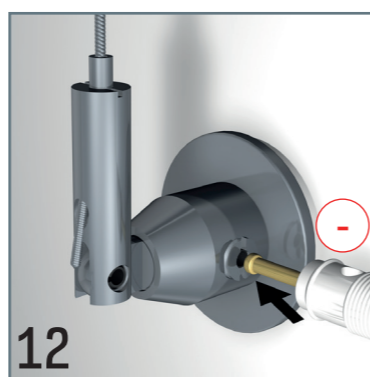

DISPLAY IT LED FIXED

DISPLAY IT LED FLEX

DISPLAY IT LED FIXED

DISPLAY IT LED FLEX

A4 portrait:	230 mm
A4 landscape:	317 mm
A3 portrait:	317 mm
A3 landscape:	440 mm
A2 portrait:	440 mm
A2 landscape:	614 mm
A1 portrait:	614 mm
A1 landscape:	861 mm
2x A4 portrait:	452 mm
3x A4 portrait:	674 mm

5

* NOT APPLICABLE FOR LED PANELS 2x A4 & 3x A4

* NOT APPLICABLE FOR LED PANELS 2x A4 & 3x A4

** OPTIONAL COVER PLACEMENT

LED PANELS & PAPER

LANDSCAPE & PORTRAIT / DOUBLE SIDES

PORTRAIT ONLY / DOUBLE SIDES

ITEM Number	LPN-D-A1 Double Sides / Landscape & Portrait	LPN-D-A2 Double Sides / Landscape & Portrait	LPN-D-A3 Double Sides / Landscape & Portrait	LPN-D-A4 Double Sides / Landscape & Portrait	LPN-D-A4p*2 Double Sides / Portrait only	LPN-D-A4p*3 Double Sides / Portrait only
Frame size (mm)	628*875mm	454*628mm	454*331mm	244*331mm	466*331mm	688*331mm
Visual size (mm)	584*831mm	410*584mm	410*287mm	200*287mm	2*(200*287)mm	3*(200*287)mm
Picture size (mm)	594*841mm	420*594mm	420*297mm	210*297mm	2*(210*297)mm	3*(210*297)mm
Thickness (mm)	12mm	12mm	10mm	10mm	10mm	10mm
Voltage (V)	24V	24V	24V	24V	24V	24V
Power (Watt)	48 W / pcs	22W / pcs	17 W / pcs	9 W / pcs	17 W / pcs	24 W / pcs
Brightness (Lux)	Around 2000 Lux	Around 2000 Lux	Around 3000 Lux	Around 3000 Lux	Around 3000 Lux	Around 3000 Lux
Weight (kgs)	9.00 kgs / pcs	4.60 kgs / pcs	2.00 kgs / pcs	1.20 kgs / pcs	2.10 kgs / pcs	3.20 kgs / pcs
Life time	50000 Hours	50000 Hours	50000 Hours	50000 Hours	50000 Hours	50000 Hours
Certificate	CE & FCC	CE & FCC	CE & FCC	CE & FCC	CE & FCC	CE & FCC

DOUBLE SIDES

LANDSCAPE & PORTRAIT FOR
A1, A2, A3 & A4 LED PANELS

EASY TO MOVE

CONVENTIONAL PAPER

ADVISE: XEROX PREMIUM
NEVERTEAR BACKLIT

Specific translucent paper or foil is required to be used in the LED panels. Using conventional paper is not advised, as it is not translucent and will diminish the brightness and look of your content.