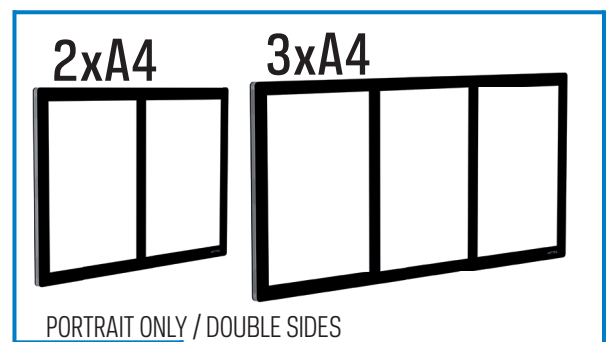

DISPLAY IT LED FIXED

DISPLAY IT LED FLEX

DISPLAY IT LED FIXED

DISPLAY IT LED FLEX

A4 portrait:	230 mm
A4 landscape:	317 mm
A3 portrait:	317 mm
A3 landscape:	440 mm
A2 portrait:	440 mm
A2 landscape:	614 mm
A1 portrait:	614 mm
A1 landscape:	861 mm
2x A4 portrait:	452 mm
3x A4 portrait:	674 mm

5

* NOT APPLICABLE FOR LED PANELS 2x A4 & 3x A4

* NOT APPLICABLE FOR LED PANELS 2x A4 & 3x A4

** OPTIONAL COVER PLACEMENT

LED PANELS & PAPER

LANDSCAPE & PORTRAIT / DOUBLE SIDES

PORTRAIT ONLY / DOUBLE SIDES

ITEM Number	LPN-D-A1 Double Sides / Landscape & Portrait	LPN-D-A2 Double Sides / Landscape & Portrait	LPN-D-A3 Double Sides / Landscape & Portrait	LPN-D-A4 Double Sides / Landscape & Portrait	LPN-D-A4p*2 Double Sides / Portrait only	LPN-D-A4p*3 Double Sides / Portrait only
Frame size (mm)	628*875mm	454*628mm	454*331mm	244*331mm	466*331mm	688*331mm
Visual size (mm)	584*831mm	410*584mm	410*287mm	200*287mm	2*(200*287)mm	3*(200*287)mm
Picture size (mm)	594*841mm	420*594mm	420*297mm	210*297mm	2*(210*297)mm	3*(210*297)mm
Thickness (mm)	12mm	12mm	10mm	10mm	10mm	10mm
Voltage (V)	24V	24V	24V	24V	24V	24V
Power (Watt)	48 W / pcs	22W / pcs	17 W / pcs	9 W / pcs	17 W / pcs	24 W / pcs
Brightness (Lux)	Around 2000 Lux	Around 2000 Lux	Around 3000 Lux	Around 3000 Lux	Around 3000 Lux	Around 3000 Lux
Weight (kgs)	9.00 kgs / pcs	4.60 kgs / pcs	2.00 kgs / pcs	1.20 kgs / pcs	2.10 kgs / pcs	3.20 kgs / pcs
Life time	50000 Hours	50000 Hours	50000 Hours	50000 Hours	50000 Hours	50000 Hours
Certificate	CE & FCC	CE & FCC	CE & FCC	CE & FCC	CE & FCC	CE & FCC

DOUBLE SIDES

LANDSCAPE & PORTRAIT FOR
A1, A2, A3 & A4 LED PANELS

EASY TO MOVE

CONVENTIONAL PAPER

ADVISE: XEROX PREMIUM
NEVERTEAR BACKLIT

Specific translucent paper or foil is required to be used in the LED panels. Using conventional paper is not advised, as it is not translucent and will diminish the brightness and look of your content.