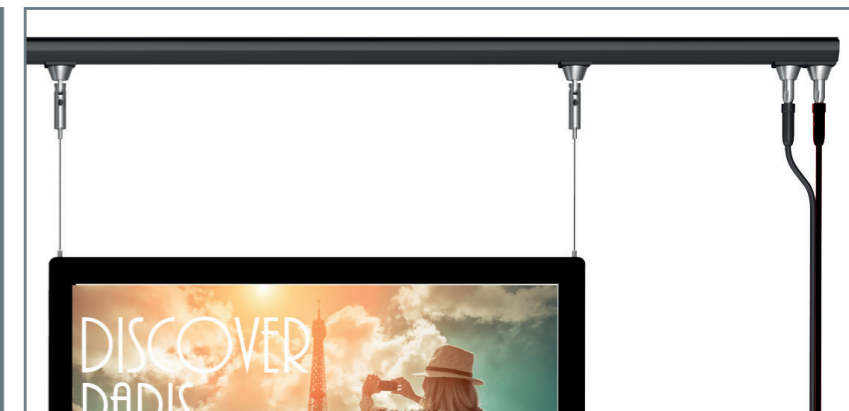

DISPLAY IT LED FIXED

DISPLAY IT LED FLEX

DISPLAY IT LED FIXED

DISPLAY IT LED FLEX

A4 portrait:	230 mm
A4 landscape:	317 mm
A3 portrait:	317 mm
A3 landscape:	440 mm
A2 portrait:	440 mm
A2 landscape:	614 mm
A1 portrait:	614 mm
A1 landscape:	861 mm
2x A4 portrait:	452 mm
3x A4 portrait:	674 mm

5

* NOT APPLICABLE FOR LED PANELS 2x A4 & 3x A4

* NOT APPLICABLE FOR LED PANELS 2x A4 & 3x A4

** OPTIONAL COVER PLACEMENT

LED PANELS & PAPER

LANDSCAPE & PORTRAIT / DOUBLE SIDES

PORTRAIT ONLY / DOUBLE SIDES

ITEM Number	LPN-D-A1 Double Sides / Landscape & Portrait	LPN-D-A2 Double Sides / Landscape & Portrait	LPN-D-A3 Double Sides / Landscape & Portrait	LPN-D-A4 Double Sides / Landscape & Portrait	LPN-D-A4p*2 Double Sides / Portrait only	LPN-D-A4p*3 Double Sides / Portrait only
Frame size (mm)	628*875mm	454*628mm	454*331mm	244*331mm	466*331mm	688*331mm
Visual size (mm)	584*831mm	410*584mm	410*287mm	200*287mm	2*(200*287)mm	3*(200*287)mm
Picture size (mm)	594*841mm	420*594mm	420*297mm	210*297mm	2*(210*297)mm	3*(210*297)mm
Thickness (mm)	12mm	12mm	10mm	10mm	10mm	10mm
Voltage (V)	24V	24V	24V	24V	24V	24V
Power (Watt)	48 W / pcs	22W / pcs	17 W / pcs	9 W / pcs	17 W / pcs	24 W / pcs
Brightness (Lux)	Around 2000 Lux	Around 2000 Lux	Around 3000 Lux	Around 3000 Lux	Around 3000 Lux	Around 3000 Lux
Weight (kgs)	9.00 kgs / pcs	4.60 kgs / pcs	2.00 kgs / pcs	1.20 kgs / pcs	2.10 kgs / pcs	3.20 kgs / pcs
Life time	50000 Hours	50000 Hours	50000 Hours	50000 Hours	50000 Hours	50000 Hours
Certificate	CE & FCC	CE & FCC	CE & FCC	CE & FCC	CE & FCC	CE & FCC

DOUBLE SIDES

LANDSCAPE & PORTRAIT FOR
A1, A2, A3 & A4 LED PANELS

EASY TO MOVE

CONVENTIONAL PAPER

ADVISE: XEROX PREMIUM
NEVERTEAR BACKLIT

Specific translucent paper or foil is required to be used in the LED panels. Using conventional paper is not advised, as it is not translucent and will diminish the brightness and look of your content.