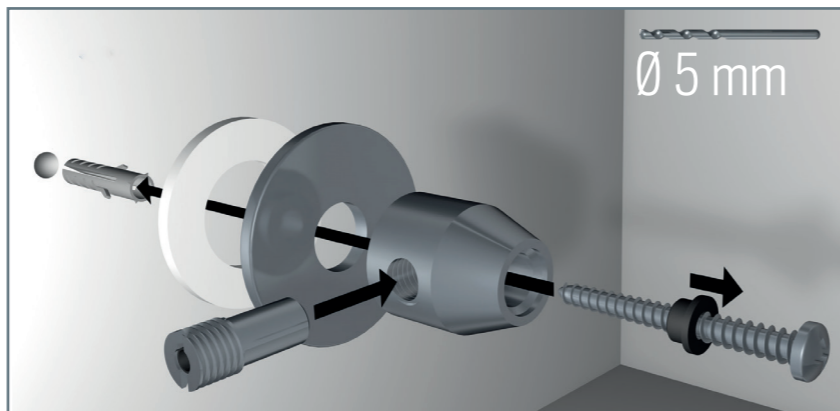

DISPLAY IT LED FIXED

DISPLAY IT LED FLEX

DISPLAY IT LED FIXED

DISPLAY IT LED FLEX

A4 portrait:	230 mm
A4 landscape:	317 mm
A3 portrait:	317 mm
A3 landscape:	440 mm
A2 portrait:	440 mm
A2 landscape:	614 mm
A1 portrait:	614 mm
A1 landscape:	861 mm
2x A4 portrait:	452 mm
3x A4 portrait:	674 mm

5

* NOT APPLICABLE FOR LED PANELS 2x A4 & 3x A4

* NOT APPLICABLE FOR LED PANELS 2x A4 & 3x A4

** OPTIONAL COVER PLACEMENT

LED PANELS & PAPER

LANDSCAPE & PORTRAIT / DOUBLE SIDES

PORTRAIT ONLY / DOUBLE SIDES

ITEM Number	LPN-D-A1 Double Sides / Landscape & Portrait	LPN-D-A2 Double Sides / Landscape & Portrait	LPN-D-A3 Double Sides / Landscape & Portrait	LPN-D-A4 Double Sides / Landscape & Portrait	LPN-D-A4p*2 Double Sides / Portrait only	LPN-D-A4p*3 Double Sides / Portrait only
Frame size (mm)	628*875mm	454*628mm	454*331mm	244*331mm	466*331mm	688*331mm
Visual size (mm)	584*831mm	410*584mm	410*287mm	200*287mm	2*(200*287)mm	3*(200*287)mm
Picture size (mm)	594*841mm	420*594mm	420*297mm	210*297mm	2*(210*297)mm	3*(210*297)mm
Thickness (mm)	12mm	12mm	10mm	10mm	10mm	10mm
Voltage (V)	24V	24V	24V	24V	24V	24V
Power (Watt)	48 W / pcs	22W / pcs	17 W / pcs	9 W / pcs	17 W / pcs	24 W / pcs
Brightness (Lux)	Around 2000 Lux	Around 2000 Lux	Around 3000 Lux	Around 3000 Lux	Around 3000 Lux	Around 3000 Lux
Weight (kgs)	9.00 kgs / pcs	4.60 kgs / pcs	2.00 kgs / pcs	1.20 kgs / pcs	2.10 kgs / pcs	3.20 kgs / pcs
Life time	50000 Hours	50000 Hours	50000 Hours	50000 Hours	50000 Hours	50000 Hours
Certificate	CE & FCC	CE & FCC	CE & FCC	CE & FCC	CE & FCC	CE & FCC

DOUBLE SIDES

LANDSCAPE & PORTRAIT FOR
A1, A2, A3 & A4 LED PANELS

EASY TO MOVE

CONVENTIONAL PAPER

ADVISE: XEROX PREMIUM
NEVERTEAR BACKLIT

Specific translucent paper or foil is required to be used in the LED panels. Using conventional paper is not advised, as it is not translucent and will diminish the brightness and look of your content.