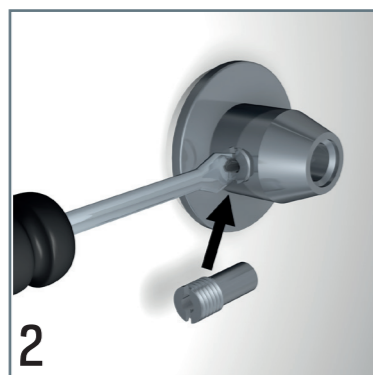

DISPLAY IT LED FIXED

DISPLAY IT LED FLEX

DISPLAY IT LED FIXED

DISPLAY IT LED FLEX

A4 portrait:	230 mm
A4 landscape:	317 mm
A3 portrait:	317 mm
A3 landscape:	440 mm
A2 portrait:	440 mm
A2 landscape:	614 mm
A1 portrait:	614 mm
A1 landscape:	861 mm
2x A4 portrait:	452 mm
3x A4 portrait:	674 mm

5

* NOT APPLICABLE FOR LED PANELS 2x A4 & 3x A4

* NOT APPLICABLE FOR LED PANELS 2x A4 & 3x A4

** OPTIONAL COVER PLACEMENT

LED PANELS & PAPER

LANDSCAPE & PORTRAIT / DOUBLE SIDES

PORTRAIT ONLY / DOUBLE SIDES

ITEM Number	LPN-D-A1 Double Sides / Landscape & Portrait	LPN-D-A2 Double Sides / Landscape & Portrait	LPN-D-A3 Double Sides / Landscape & Portrait	LPN-D-A4 Double Sides / Landscape & Portrait	LPN-D-A4p*2 Double Sides / Portrait only	LPN-D-A4p*3 Double Sides / Portrait only
Frame size (mm)	628*875mm	454*628mm	454*331mm	244*331mm	466*331mm	688*331mm
Visual size (mm)	584*831mm	410*584mm	410*287mm	200*287mm	2*(200*287)mm	3*(200*287)mm
Picture size (mm)	594*841mm	420*594mm	420*297mm	210*297mm	2*(210*297)mm	3*(210*297)mm
Thickness (mm)	12mm	12mm	10mm	10mm	10mm	10mm
Voltage (V)	24V	24V	24V	24V	24V	24V
Power (Watt)	48 W / pcs	22W / pcs	17 W / pcs	9 W / pcs	17 W / pcs	24 W / pcs
Brightness (Lux)	Around 2000 Lux	Around 2000 Lux	Around 3000 Lux	Around 3000 Lux	Around 3000 Lux	Around 3000 Lux
Weight (kgs)	9.00 kgs / pcs	4.60 kgs / pcs	2.00 kgs / pcs	1.20 kgs / pcs	2.10 kgs / pcs	3.20 kgs / pcs
Life time	50000 Hours	50000 Hours	50000 Hours	50000 Hours	50000 Hours	50000 Hours
Certificate	CE & FCC	CE & FCC	CE & FCC	CE & FCC	CE & FCC	CE & FCC

DOUBLE SIDES

LANDSCAPE & PORTRAIT FOR
A1, A2, A3 & A4 LED PANELS

EASY TO MOVE

CONVENTIONAL PAPER

ADVISE: XEROX PREMIUM
NEVERTEAR BACKLIT

Specific translucent paper or foil is required to be used in the LED panels. Using conventional paper is not advised, as it is not translucent and will diminish the brightness and look of your content.