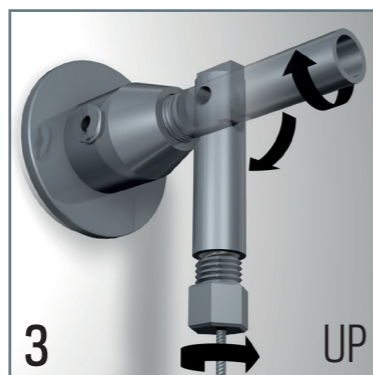

DISPLAY IT LED FIXED

DISPLAY IT LED FLEX

DISPLAY IT LED FIXED

DISPLAY IT LED FLEX

A4 portrait:	230 mm
A4 landscape:	317 mm
A3 portrait:	317 mm
A3 landscape:	440 mm
A2 portrait:	440 mm
A2 landscape:	614 mm
A1 portrait:	614 mm
A1 landscape:	861 mm
2x A4 portrait:	452 mm
3x A4 portrait:	674 mm

5

* NOT APPLICABLE FOR LED PANELS 2x A4 & 3x A4

* NOT APPLICABLE FOR LED PANELS 2x A4 & 3x A4

** OPTIONAL COVER PLACEMENT

LED PANELS & PAPER

LANDSCAPE & PORTRAIT / DOUBLE SIDES

PORTRAIT ONLY / DOUBLE SIDES

ITEM Number	LPN-D-A1 Double Sides / Landscape & Portrait	LPN-D-A2 Double Sides / Landscape & Portrait	LPN-D-A3 Double Sides / Landscape & Portrait	LPN-D-A4 Double Sides / Landscape & Portrait	LPN-D-A4p*2 Double Sides / Portrait only	LPN-D-A4p*3 Double Sides / Portrait only
Frame size (mm)	628*875mm	454*628mm	454*331mm	244*331mm	466*331mm	688*331mm
Visual size (mm)	584*831mm	410*584mm	410*287mm	200*287mm	2*(200*287)mm	3*(200*287)mm
Picture size (mm)	594*841mm	420*594mm	420*297mm	210*297mm	2*(210*297)mm	3*(210*297)mm
Thickness (mm)	12mm	12mm	10mm	10mm	10mm	10mm
Voltage (V)	24V	24V	24V	24V	24V	24V
Power (Watt)	48 W / pcs	22W / pcs	17 W / pcs	9 W / pcs	17 W / pcs	24 W / pcs
Brightness (Lux)	Around 2000 Lux	Around 2000 Lux	Around 3000 Lux	Around 3000 Lux	Around 3000 Lux	Around 3000 Lux
Weight (kgs)	9.00 kgs / pcs	4.60 kgs / pcs	2.00 kgs / pcs	1.20 kgs / pcs	2.10 kgs / pcs	3.20 kgs / pcs
Life time	50000 Hours	50000 Hours	50000 Hours	50000 Hours	50000 Hours	50000 Hours
Certificate	CE & FCC	CE & FCC	CE & FCC	CE & FCC	CE & FCC	CE & FCC

DOUBLE SIDES

LANDSCAPE & PORTRAIT FOR
A1, A2, A3 & A4 LED PANELS

EASY TO MOVE

CONVENTIONAL PAPER

ADVISE: XEROX PREMIUM
NEVERTEAR BACKLIT

Specific translucent paper or foil is required to be used in the LED panels. Using conventional paper is not advised, as it is not translucent and will diminish the brightness and look of your content.