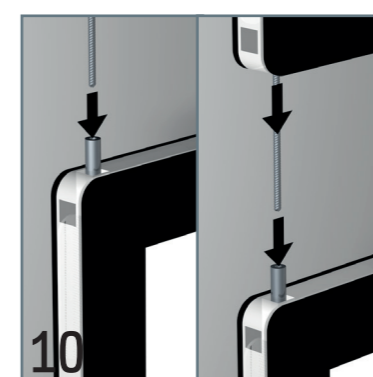

DISPLAY IT LED FIXED

DISPLAY IT LED FLEX

DISPLAY IT LED FIXED

DISPLAY IT LED FLEX

A4 portrait:	230 mm
A4 landscape:	317 mm
A3 portrait:	317 mm
A3 landscape:	440 mm
A2 portrait:	440 mm
A2 landscape:	614 mm
A1 portrait:	614 mm
A1 landscape:	861 mm
2x A4 portrait:	452 mm
3x A4 portrait:	674 mm

5

* NOT APPLICABLE FOR LED PANELS 2x A4 & 3x A4

* NOT APPLICABLE FOR LED PANELS 2x A4 & 3x A4

** OPTIONAL COVER PLACEMENT

LED PANELS & PAPER

LANDSCAPE & PORTRAIT / DOUBLE SIDES

PORTRAIT ONLY / DOUBLE SIDES

ITEM Number	LPN-D-A1 Double Sides / Landscape & Portrait	LPN-D-A2 Double Sides / Landscape & Portrait	LPN-D-A3 Double Sides / Landscape & Portrait	LPN-D-A4 Double Sides / Landscape & Portrait	LPN-D-A4p*2 Double Sides / Portrait only	LPN-D-A4p*3 Double Sides / Portrait only
Frame size (mm)	628*875mm	454*628mm	454*331mm	244*331mm	466*331mm	688*331mm
Visual size (mm)	584*831mm	410*584mm	410*287mm	200*287mm	2*(200*287)mm	3*(200*287)mm
Picture size (mm)	594*841mm	420*594mm	420*297mm	210*297mm	2*(210*297)mm	3*(210*297)mm
Thickness (mm)	12mm	12mm	10mm	10mm	10mm	10mm
Voltage (V)	24V	24V	24V	24V	24V	24V
Power (Watt)	48 W / pcs	22W / pcs	17 W / pcs	9 W / pcs	17 W / pcs	24 W / pcs
Brightness (Lux)	Around 2000 Lux	Around 2000 Lux	Around 3000 Lux	Around 3000 Lux	Around 3000 Lux	Around 3000 Lux
Weight (kgs)	9.00 kgs / pcs	4.60 kgs / pcs	2.00 kgs / pcs	1.20 kgs / pcs	2.10 kgs / pcs	3.20 kgs / pcs
Life time	50000 Hours	50000 Hours	50000 Hours	50000 Hours	50000 Hours	50000 Hours
Certificate	CE & FCC	CE & FCC	CE & FCC	CE & FCC	CE & FCC	CE & FCC

DOUBLE SIDES

LANDSCAPE & PORTRAIT FOR
A1, A2, A3 & A4 LED PANELS

EASY TO MOVE

CONVENTIONAL PAPER

ADVISE: XEROX PREMIUM
NEVERTEAR BACKLIT

Specific translucent paper or foil is required to be used in the LED panels. Using conventional paper is not advised, as it is not translucent and will diminish the brightness and look of your content.