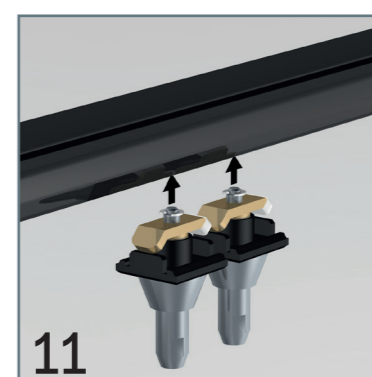

DISPLAY IT LED FIXED

DISPLAY IT LED FLEX

DISPLAY IT LED FIXED

DISPLAY IT LED FLEX

A4 portrait:	230 mm
A4 landscape:	317 mm
A3 portrait:	317 mm
A3 landscape:	440 mm
A2 portrait:	440 mm
A2 landscape:	614 mm
A1 portrait:	614 mm
A1 landscape:	861 mm
2x A4 portrait:	452 mm
3x A4 portrait:	674 mm

5

* NOT APPLICABLE FOR LED PANELS 2x A4 & 3x A4

* NOT APPLICABLE FOR LED PANELS 2x A4 & 3x A4

** OPTIONAL COVER PLACEMENT

LED PANELS & PAPER

LANDSCAPE & PORTRAIT / DOUBLE SIDES

PORTRAIT ONLY / DOUBLE SIDES

ITEM Number	LPN-D-A1 Double Sides / Landscape & Portrait	LPN-D-A2 Double Sides / Landscape & Portrait	LPN-D-A3 Double Sides / Landscape & Portrait	LPN-D-A4 Double Sides / Landscape & Portrait	LPN-D-A4p*2 Double Sides / Portrait only	LPN-D-A4p*3 Double Sides / Portrait only
Frame size (mm)	628*875mm	454*628mm	454*331mm	244*331mm	466*331mm	688*331mm
Visual size (mm)	584*831mm	410*584mm	410*287mm	200*287mm	2*(200*287)mm	3*(200*287)mm
Picture size (mm)	594*841mm	420*594mm	420*297mm	210*297mm	2*(210*297)mm	3*(210*297)mm
Thickness (mm)	12mm	12mm	10mm	10mm	10mm	10mm
Voltage (V)	24V	24V	24V	24V	24V	24V
Power (Watt)	48 W / pcs	22W / pcs	17 W / pcs	9 W / pcs	17 W / pcs	24 W / pcs
Brightness (Lux)	Around 2000 Lux	Around 2000 Lux	Around 3000 Lux	Around 3000 Lux	Around 3000 Lux	Around 3000 Lux
Weight (kgs)	9.00 kgs / pcs	4.60 kgs / pcs	2.00 kgs / pcs	1.20 kgs / pcs	2.10 kgs / pcs	3.20 kgs / pcs
Life time	50000 Hours	50000 Hours	50000 Hours	50000 Hours	50000 Hours	50000 Hours
Certificate	CE & FCC	CE & FCC	CE & FCC	CE & FCC	CE & FCC	CE & FCC

DOUBLE SIDES

LANDSCAPE & PORTRAIT FOR
A1, A2, A3 & A4 LED PANELS

EASY TO MOVE

CONVENTIONAL PAPER

ADVISE: XEROX PREMIUM
NEVERTEAR BACKLIT

Specific translucent paper or foil is required to be used in the LED panels. Using conventional paper is not advised, as it is not translucent and will diminish the brightness and look of your content.