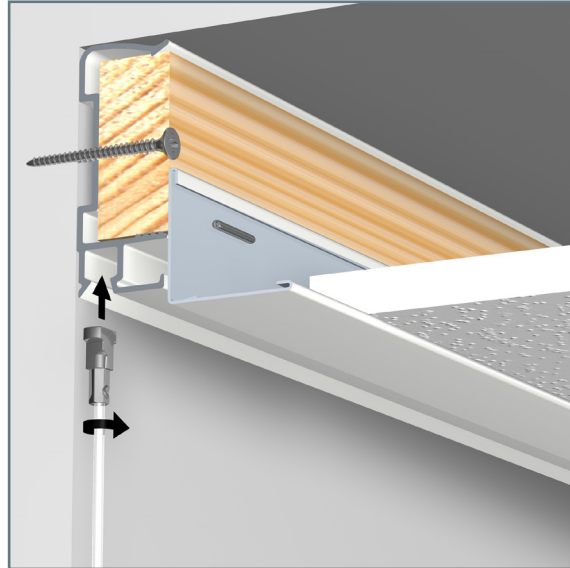

ART STRIP

50 KG/M

installation movie:

FLEXIBLE
SAFE
STRONG